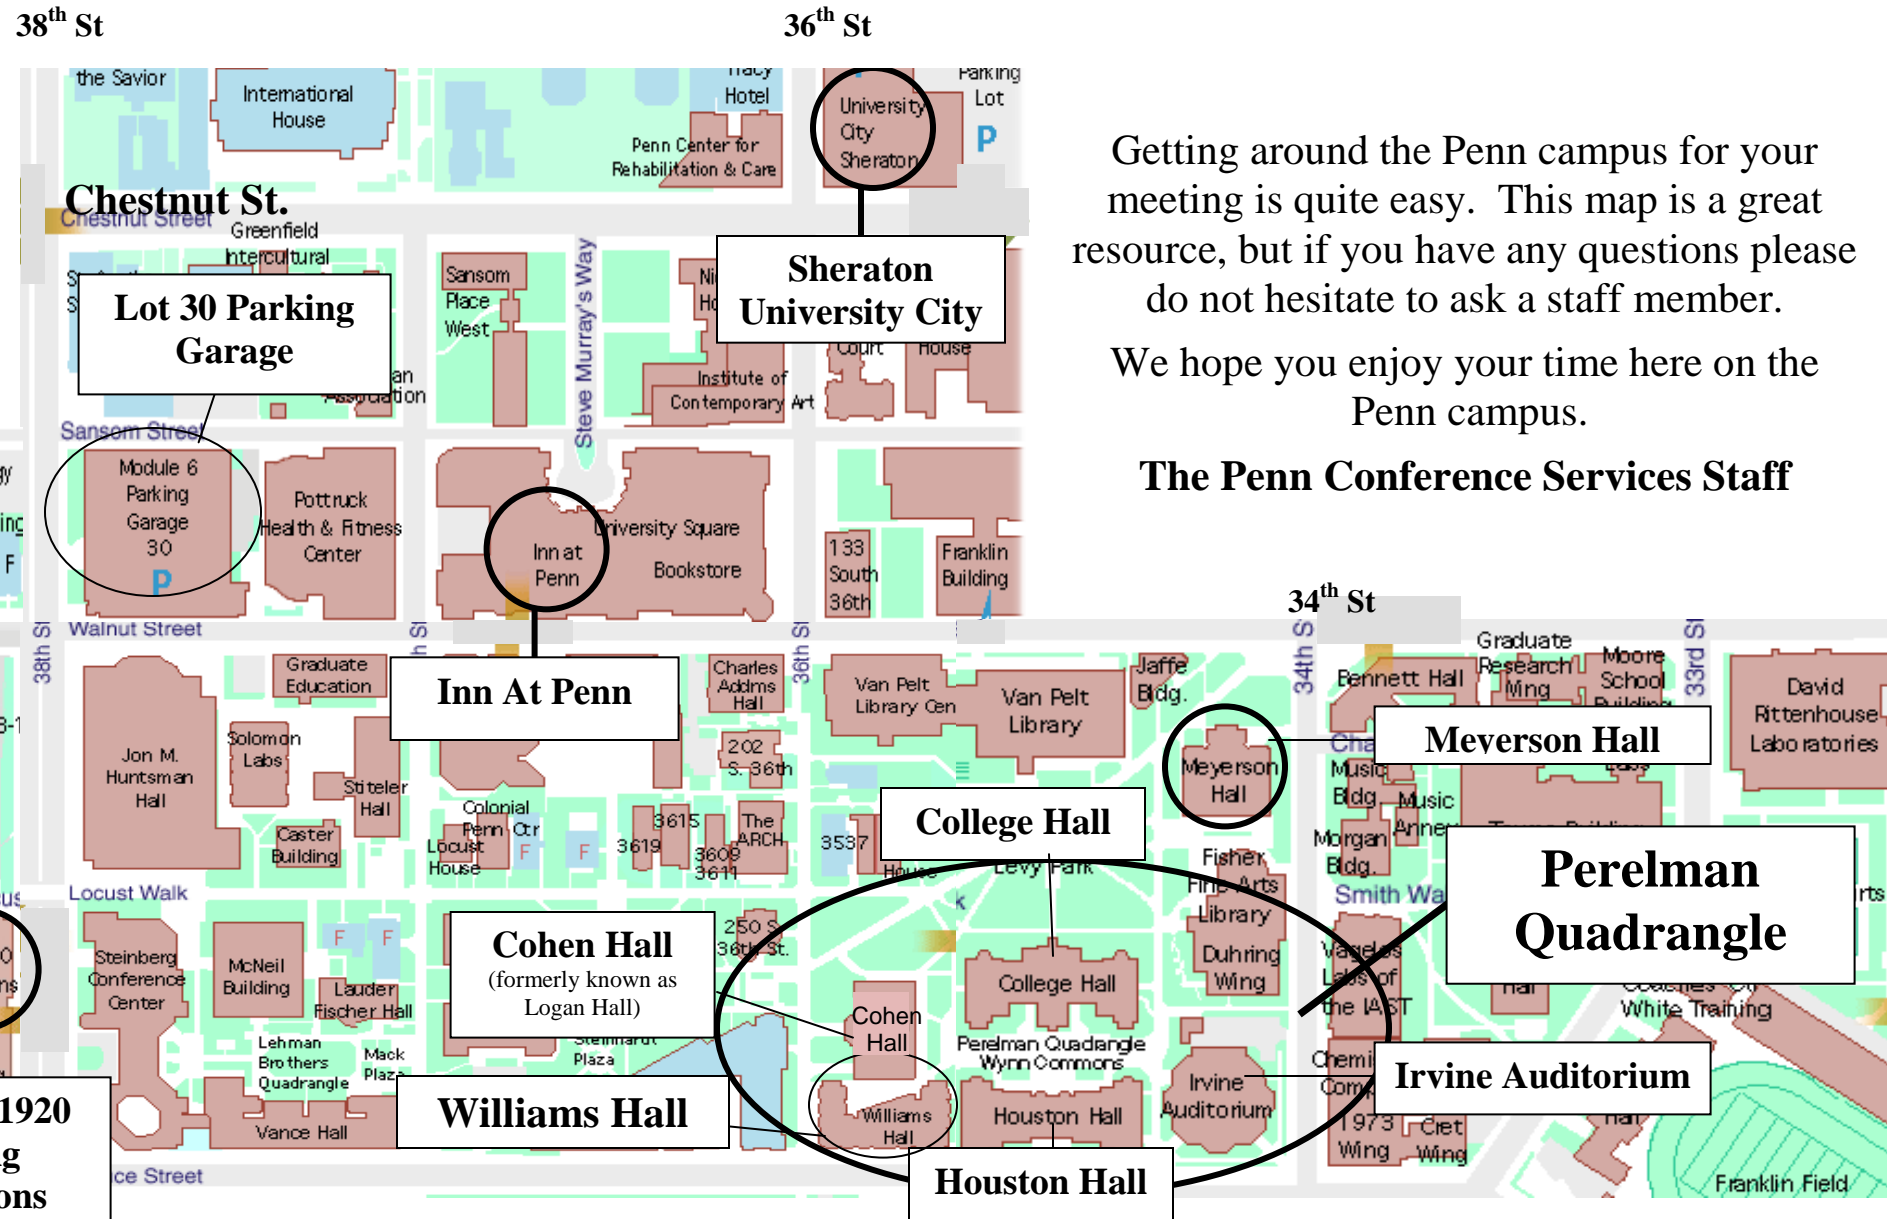

## June 23 – 25, 2010

Getting around the Penn campus for your meeting is quite easy. This map is a great resource, but if you have any questions please do not hesitate to ask a staff member. We hope you enjoy your time here on the Penn campus.

**The Penn Conference Services Staff**

**Sansom St.**

**Walnut St.**

**Locust Walk**

**Spruce St.**

**38<sup>th</sup> St**

**36<sup>th</sup> St**

**34<sup>th</sup> St**

**Chestnut St.**

**Lot 40 Parking Garage**

**Lot 30 Parking Garage**

**Sheraton University City**

**Inn At Penn**

**Harnwell College House**

**Class of 1920 Dining Commons**

**Cohen Hall**  
(formerly known as Logan Hall)

**Williams Hall**

**College Hall**

**Houston Hall**

**Meverson Hall**

**Perelman Quadrangle**

**Irvine Auditorium**